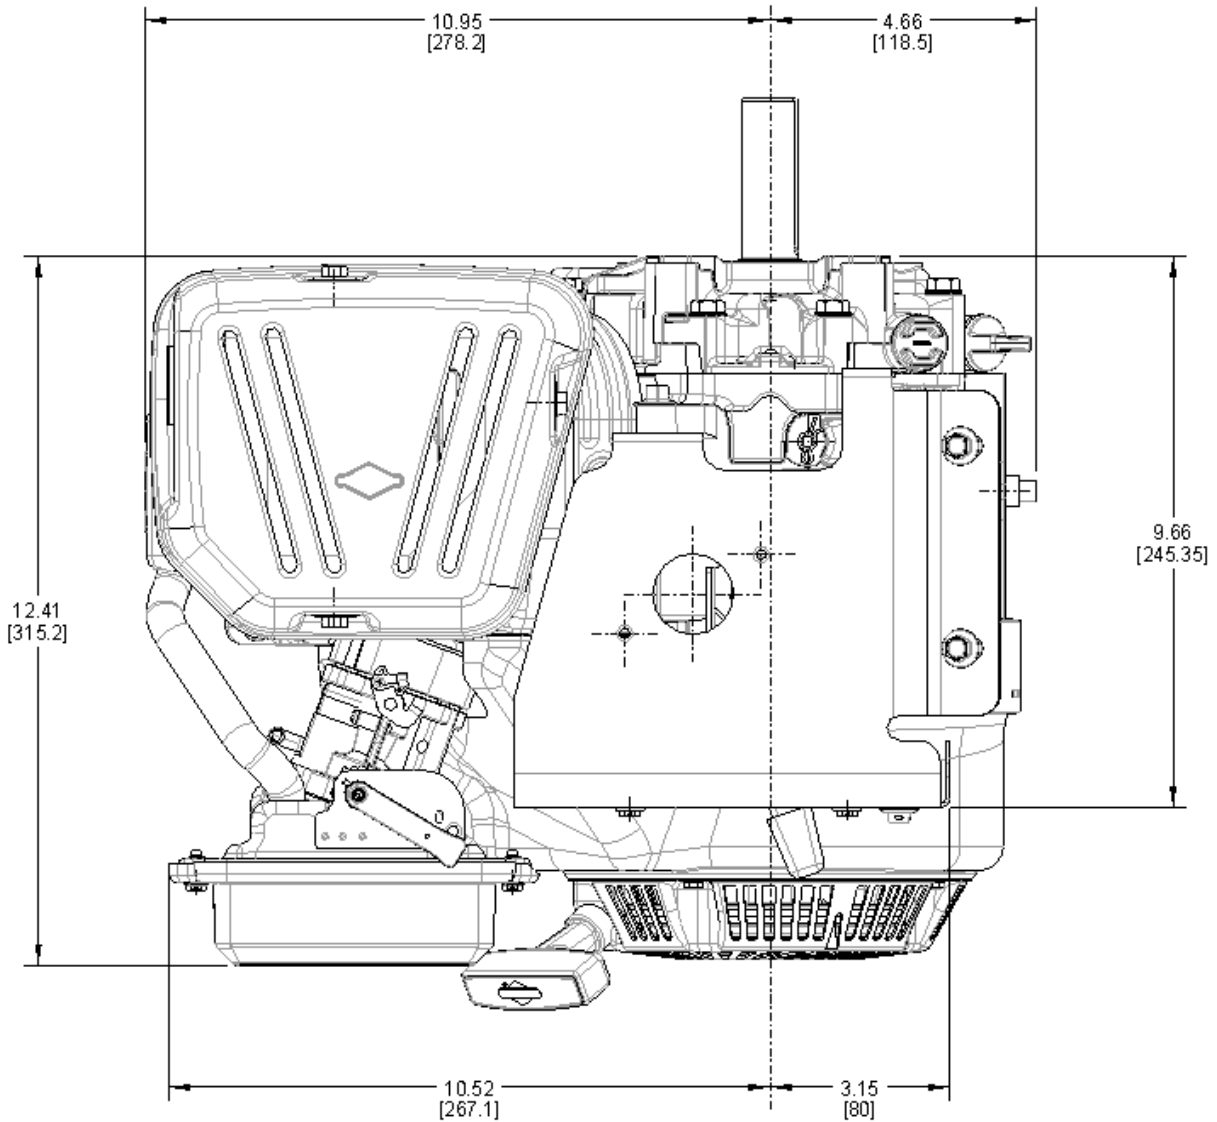

### MODEL 19L100 VANGUARD

DIMENSION UNITS ARE IN INCHES  
[mm] UNITS ARE FOR REFERENCE ONLY

### MODEL 19L100 VANGUARD

DIMENSION UNITS ARE IN INCHES  
[mm] UNITS ARE FOR REFERENCE ONLY

MODEL 19L100 VANGUARD

DIMENSION UNITS ARE IN INCHES  
[mm] UNITS ARE FOR REFERENCE ONLY

MODEL 19L100 VANGUARD

DIMENSION UNITS ARE IN INCHES  
[mm] UNITS ARE FOR REFERENCE ONLY

Any printed copies of this report are uncontrolled

MODEL 19L100 VANGUARD

DIMENSION UNITS ARE IN INCHES  
[mm] UNITS ARE FOR REFERENCE ONLY