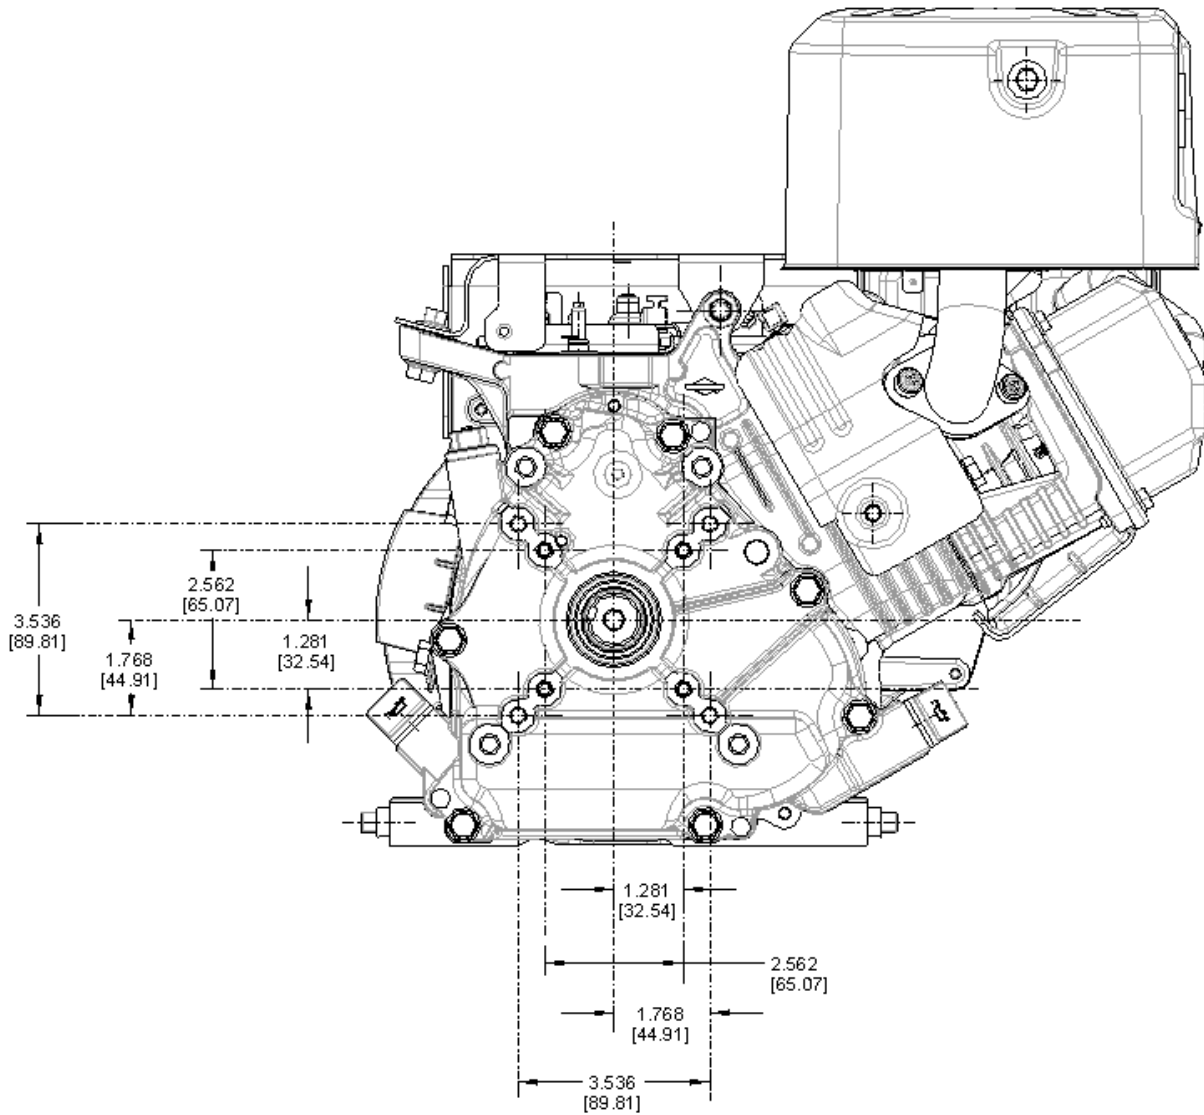

### MODEL 19L100 VANGUARD

DIMENSION UNITS ARE IN INCHES  
[mm] UNITS ARE FOR REFERENCE ONLY

### MODEL 19L100 VANGUARD

DIMENSION UNITS ARE IN INCHES  
[mm] UNITS ARE FOR REFERENCE ONLY

MODEL 19L100 VANGUARD

DIMENSION UNITS ARE IN INCHES  
[mm] UNITS ARE FOR REFERENCE ONLY

MODEL 19L100 VANGUARD

DIMENSION UNITS ARE IN INCHES  
[mm] UNITS ARE FOR REFERENCE ONLY

Any printed copies of this report are uncontrolled

MODEL 19L100 VANGUARD

DIMENSION UNITS ARE IN INCHES  
[mm] UNITS ARE FOR REFERENCE ONLY